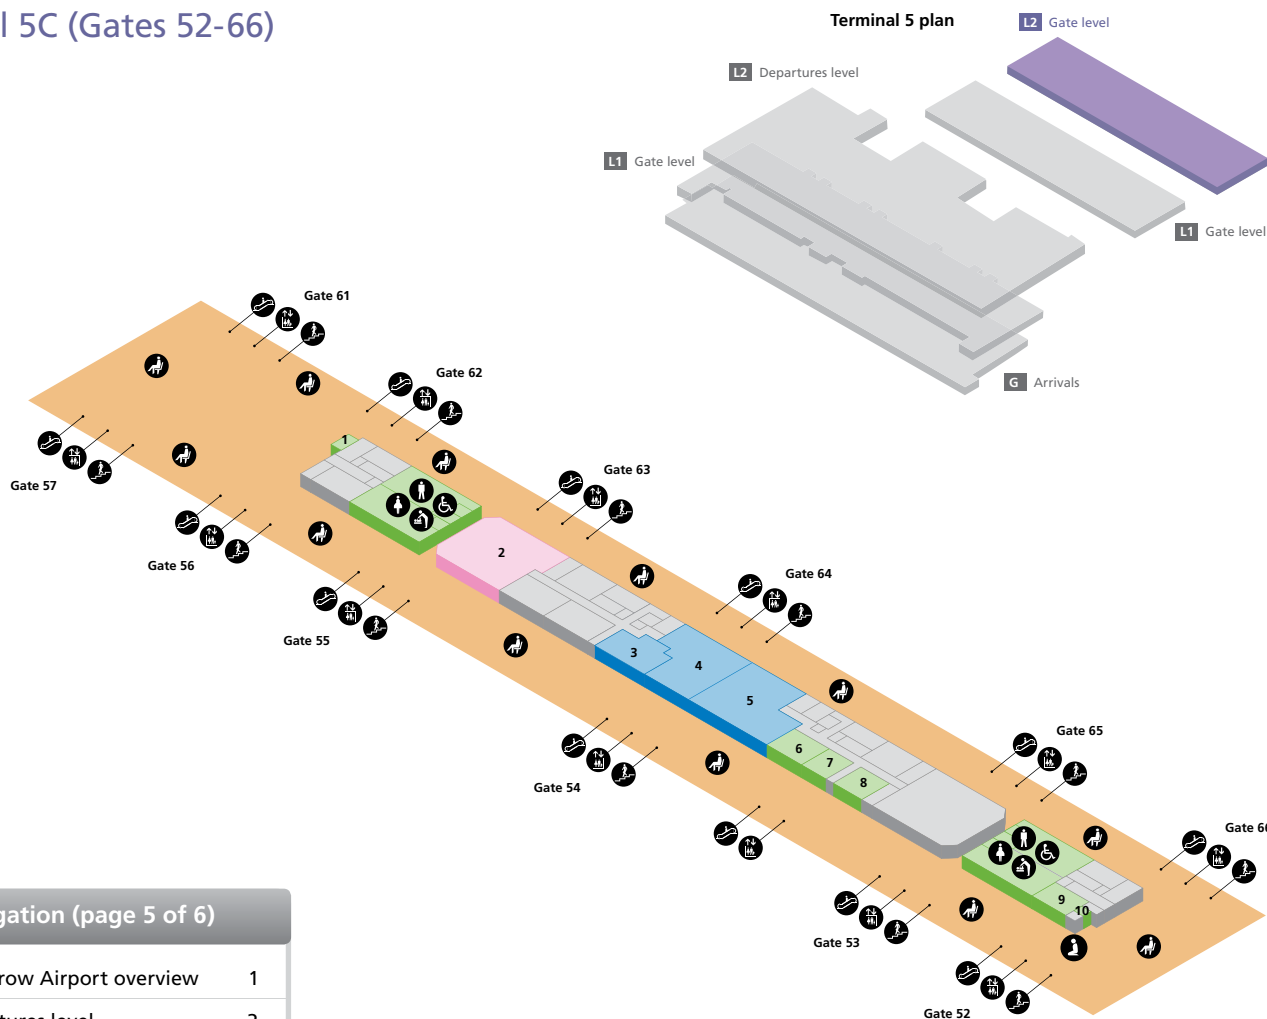

Navigation (page 3 of 6)

Heathrow Airport overview	1
Departures level	2
Gate level	3
Terminal 5B (Gates 32-48)	4
Terminal 5C (Gates 52-66)	5
Arrivals – onward travel (ground level)	6

Terminal 5

Terminal 5B (Gates 32-48)

- Babycare
- Escalator
- Internet facility
- Lift
- Boingo Wi-Fi is present throughout the terminal
- Multi-faith room
- Passenger lounge/Seating area
- Steps
- Toilet men
- Toilet women
- Passenger areas

Navigation (page 4 of 6)

Heathrow Airport overview	1
Departures level	2
Gate level	3
Terminal 5B (Gates 32-48)	4
Terminal 5C (Gates 52-66)	5
Arrivals – onward travel (ground level)	6

Terminal 5

Terminal 5C (Gates 52-66)

Navigation (page 5 of 6)

Heathrow Airport overview	1
Departures level	2
Gate level	3
Terminal 5B (Gates 32-48)	4
Terminal 5C (Gates 52-66)	5
Arrivals – onward travel (ground level)	6

Terminal 5

Arrivals - onward travel (ground level)