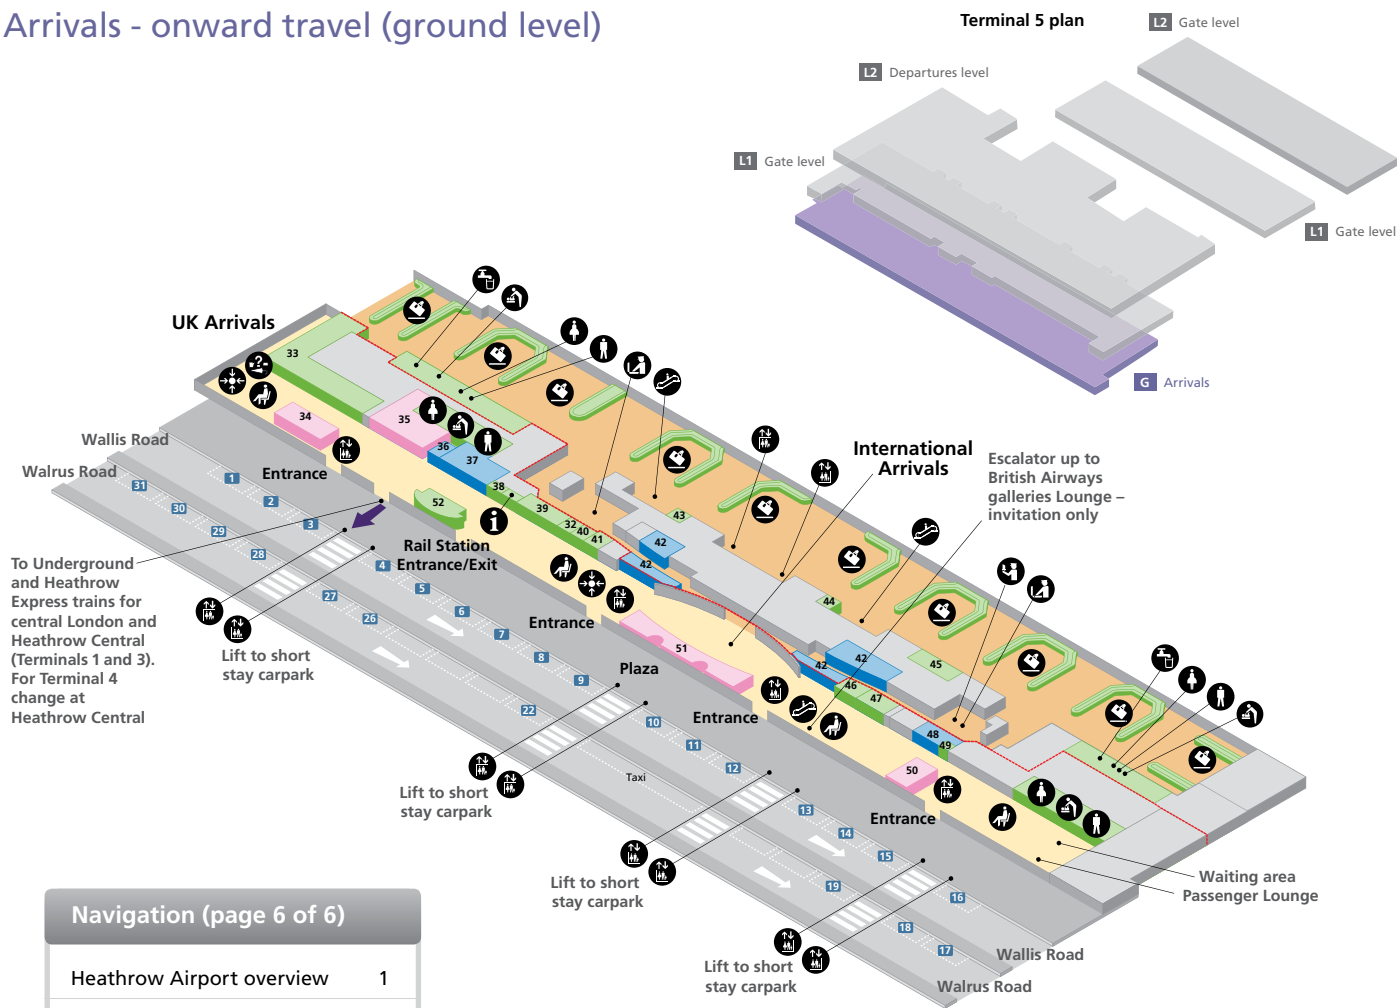

- Babycare
- Escalator
- Internet facility
- Lift
- Boingo Wi-Fi is present throughout the terminal
- Multi-faith room
- Passenger lounge/Seating area
- Steps
- Toilet men
- Toilet women
- Passenger areas

Navigation (page 4 of 6)

Heathrow Airport overview	1
Departures level	2
Gate level	3
Terminal 5B (Gates 32-48)	4
Terminal 5C (Gates 52-66)	5
Arrivals – onward travel (ground level)	6

Terminal 5

Terminal 5C (Gates 52-66)

Shopping

Boots	3	World Duty Free	5
WHSmith	4		

Services

BA customer services desk	8	Orientation zone	6
Cash machines	7	Vending machine	1 10
Multi-faith room	9		

Food and drink

Starbucks	2
-----------	---

- Accessible toilet
- Babycare
- Escalator
- Lift
- Multi-faith room
- Boingo Wi-Fi is present throughout the terminal
- Passenger lounge/Seating area
- Steps
- Toilet men
- Toilet women

Navigation (page 5 of 6)

Heathrow Airport overview	1
Departures level	2
Gate level	3
Terminal 5B (Gates 32-48)	4
Terminal 5C (Gates 52-66)	5
Arrivals – onward travel (ground level)	6

Terminal 5

Arrivals - onward travel (ground level)