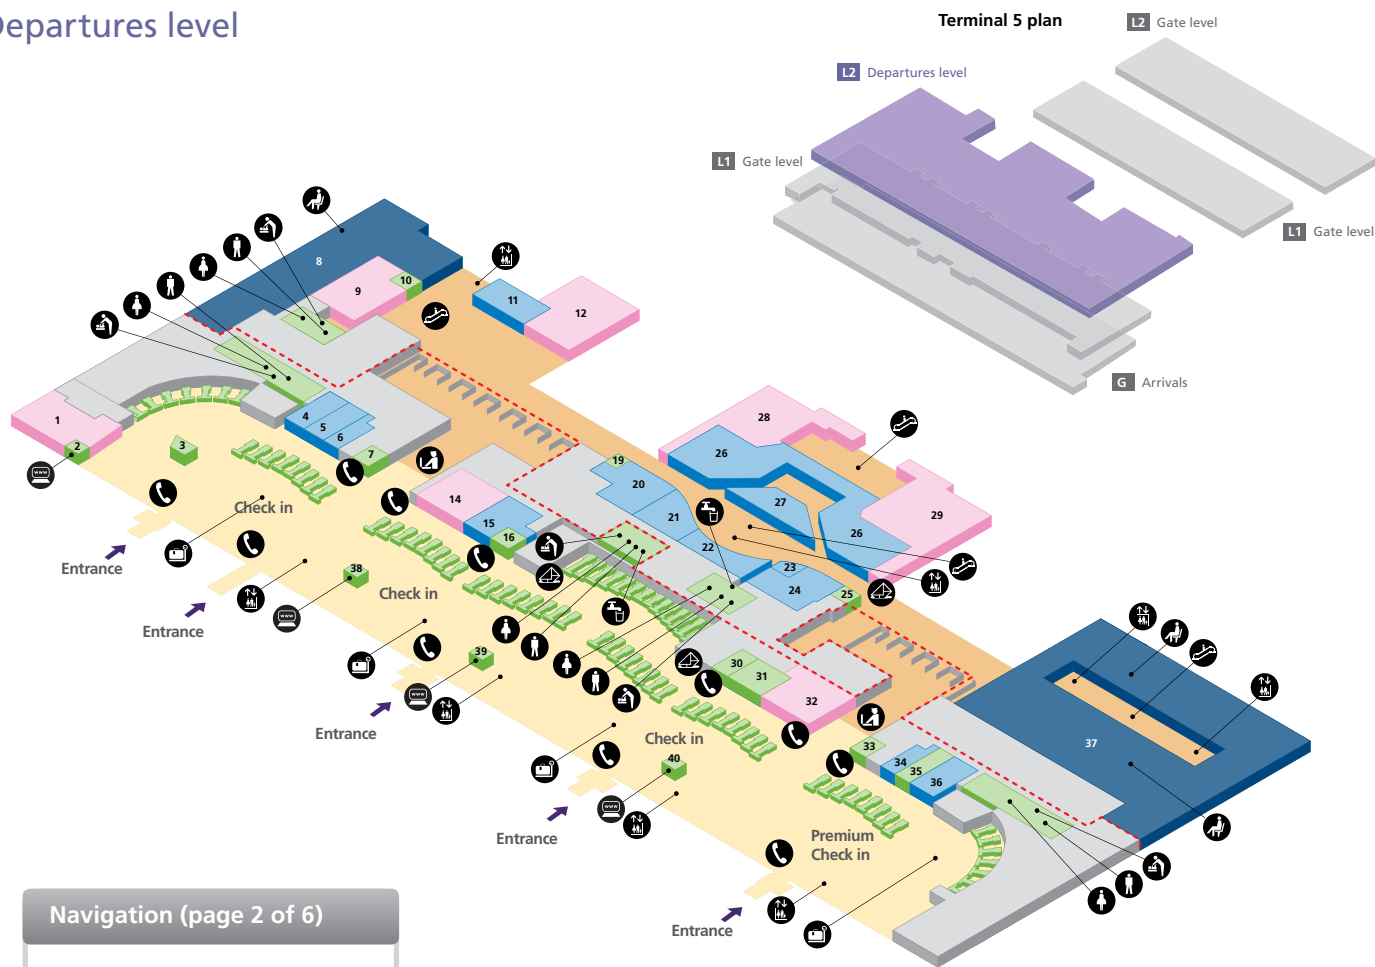

Heathrow Airport

Overview

Navigation (page 1 of 6)

Heathrow Airport overview	1
Departures level	2
Gate level	3
Terminal 5B (Gates 32-48)	4
Terminal 5C (Gates 52-66)	5
Arrivals – onward travel (ground level)	6

Terminal 5

Departures level

Shopping

Accessorize	6	Rolling Luggage	34
Boots	5 24	The London 2012 store	11
Dixons Travel	21	Vodafone	4
Dixons ADD+	23	WHSmith	15 20 36
Harrods Department Store	26	World Duty Free	27
HMV	22		

Navigation (page 2 of 6)

Heathrow Airport overview	1
Departures level	2
Gate level	3
Terminal 5B (Gates 32-48)	4
Terminal 5C (Gates 52-66)	5
Arrivals – onward travel (ground level)	6

Terminal 5

Gate level

Navigation (page 5 of 6)

Heathrow Airport overview	1
Departures level	2
Gate level	3
Terminal 5B (Gates 32-48)	4
Terminal 5C (Gates 52-66)	5
Arrivals – onward travel (ground level)	6

Terminal 5

Arrivals - onward travel (ground level)