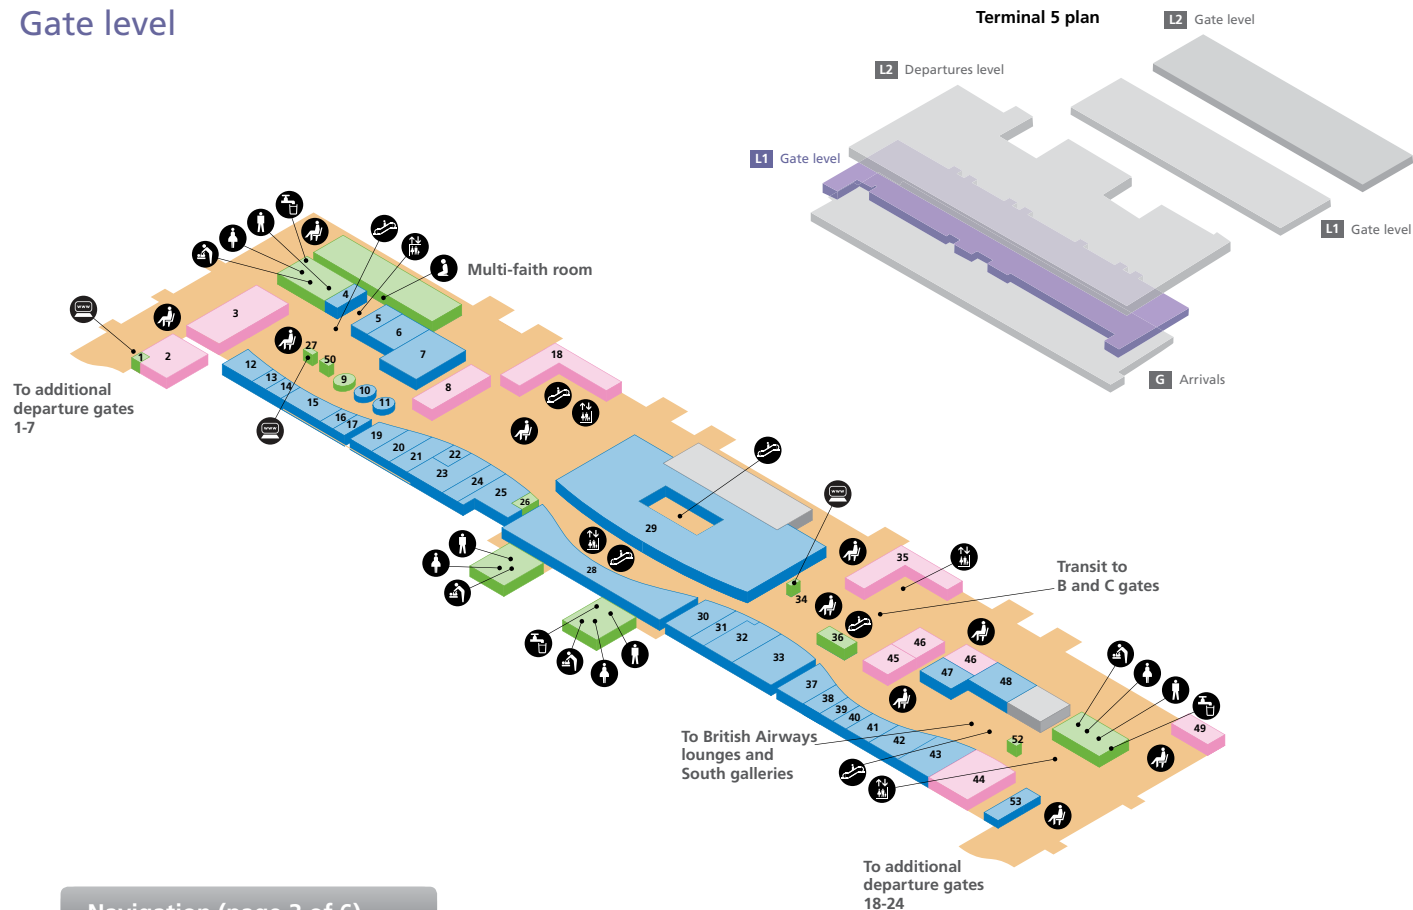

5 Tuns Pub & Kitchen	32	Gordon Ramsay Plane Food	29
Caffè Nero	1	Huxleys	9
Carluccio's	14	Wagamama	28
Giraffe	12		

Passenger lounges

British Airways Galleries lounge north (by invitation only)	8	British Airways Galleries lounge south (by invitation only)	37
---	---	---	----

- Babycare
- Passenger lounge/Seating area
- Toilet men
- Check-in
- Postbox
- Toilet women
- Drinking water
- Security/Passport Control
- Public areas
- Escalator
- Telephone
- Passenger areas
- Internet facility
- Lift
- Before/After Security
- Boingo Wi-Fi is present throughout the terminal

Navigation (page 2 of 6)

Heathrow Airport overview	1
Departures level	2
Gate level	3
Terminal 5B (Gates 32-48)	4
Terminal 5C (Gates 52-66)	5
Arrivals – onward travel (ground level)	6

Terminal 5

Gate level

Navigation (page 5 of 6)

Heathrow Airport overview	1
Departures level	2
Gate level	3
Terminal 5B (Gates 32-48)	4
Terminal 5C (Gates 52-66)	5
Arrivals – onward travel (ground level)	6

Terminal 5

Arrivals - onward travel (ground level)