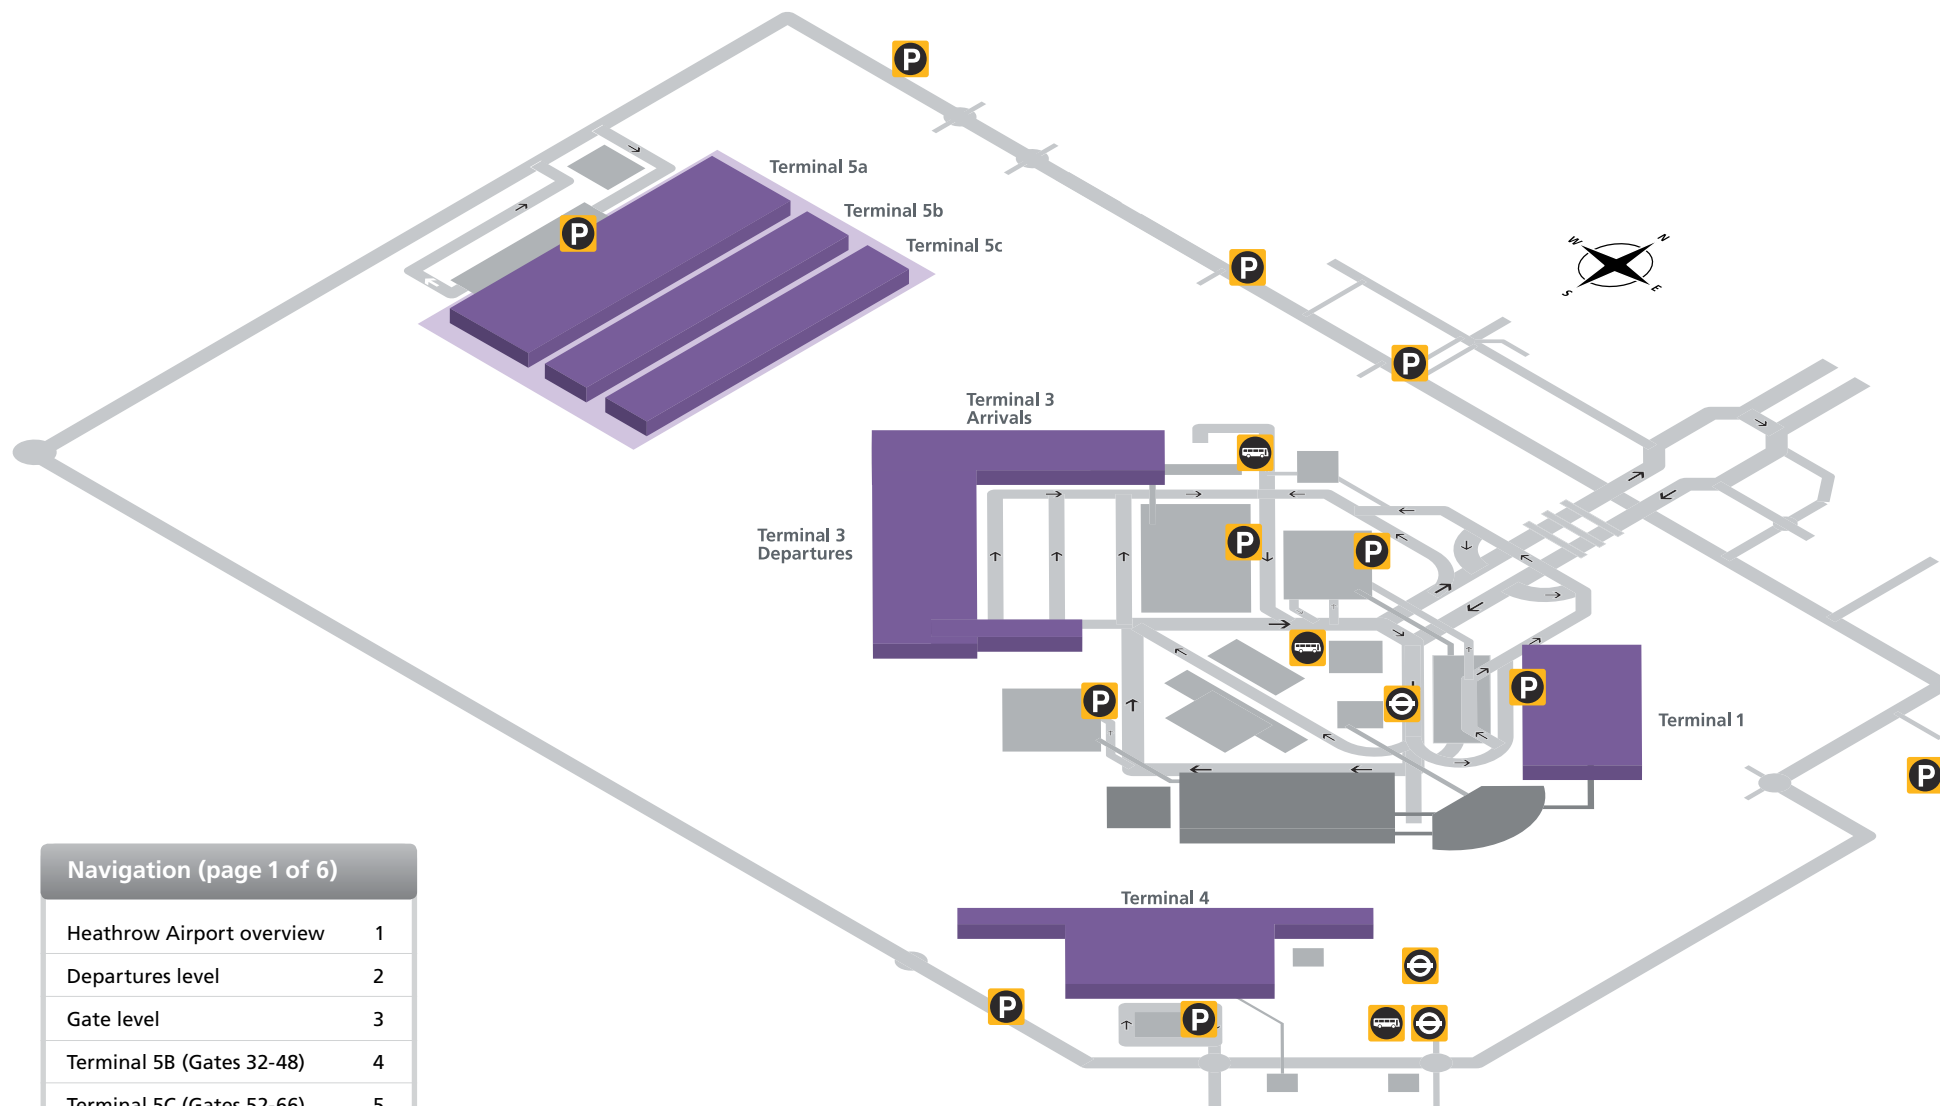

Heathrow Airport

Overview

Navigation (page 1 of 6)

Heathrow Airport overview	1
Departures level	2
Gate level	3
Terminal 5B (Gates 32-48)	4
Terminal 5C (Gates 52-66)	5
Arrivals – onward travel (ground level)	6

Terminal 5

Departures level

Shopping

Accessorize	6	Rolling Luggage	34
Boots	5 24	The London 2012 store	11
Dixons Travel	21	Vodafone	4
Dixons ADD+	23	WHSmith	15 20 36
Harrods Department Store	26	World Duty Free	27
HMV	22		

- Babycare
- Passenger lounge/Seating area
- Toilet men
- Check-in
- Postbox
- Toilet women
- Drinking water
- Security/Passport Control
- Public areas
- Escalator
- Telephone
- Passenger areas
- Internet facility
- Lift
- Before/After Security
- Boingo Wi-Fi is present throughout the terminal

Navigation (page 5 of 6)

Heathrow Airport overview	1
Departures level	2
Gate level	3
Terminal 5B (Gates 32-48)	4
Terminal 5C (Gates 52-66)	5
Arrivals – onward travel (ground level)	6

Terminal 5

Arrivals - onward travel (ground level)