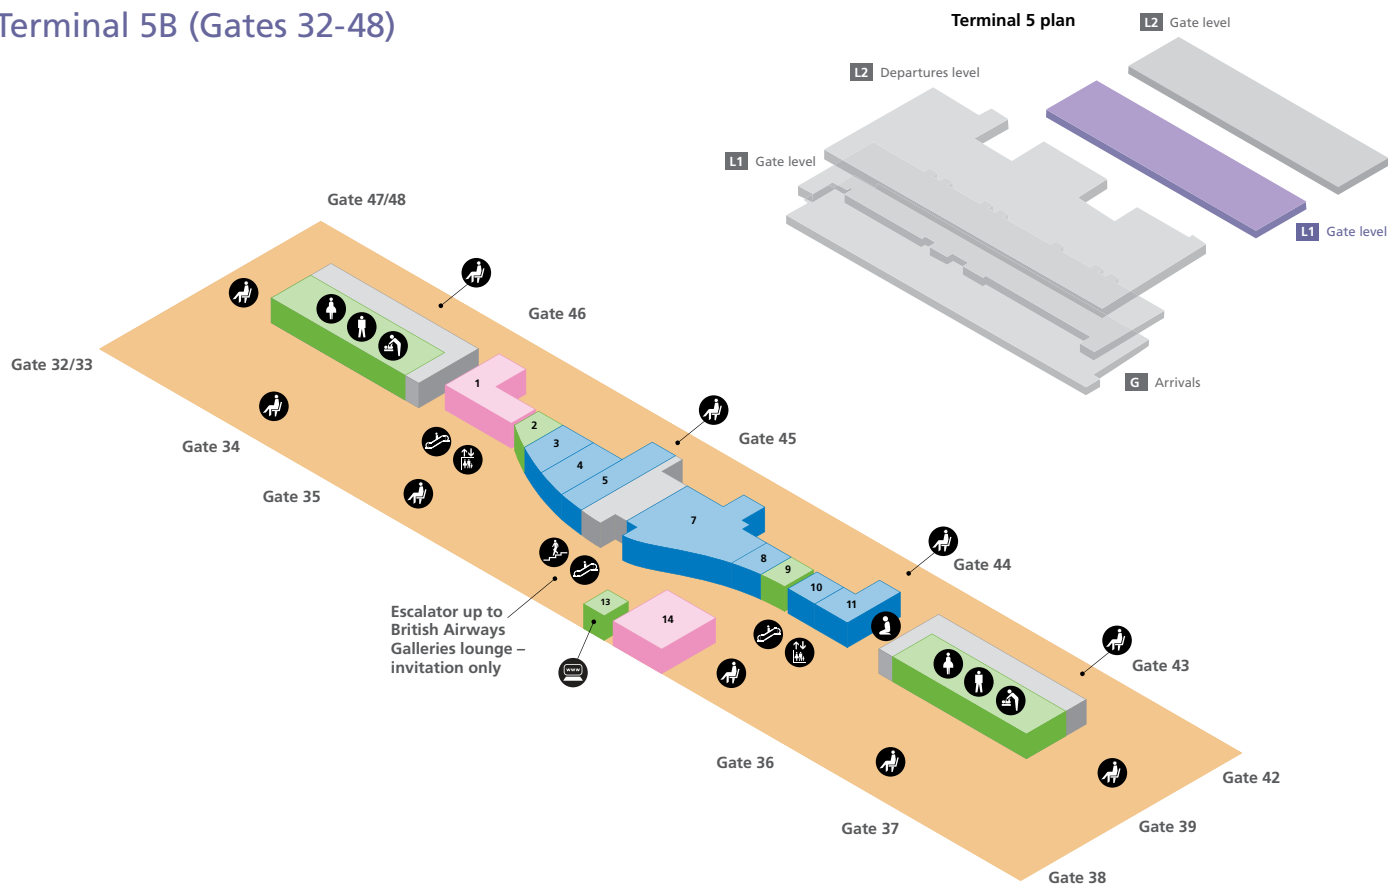

Navigation (page 2 of 6)

Heathrow Airport overview	1
Departures level	2
Gate level	3
Terminal 5B (Gates 32-48)	4
Terminal 5C (Gates 52-66)	5
Arrivals – onward travel (ground level)	6

Terminal 5

Gate level

Babycare	Multi-faith room	Toilet women
Drinking water	Passenger lounge/Seating area	Passenger areas
Escalator	Steps	
Internet facility	Toilet men	
Lift		

Boingo Wi-Fi is present throughout the terminal

Navigation (page 3 of 6)

Heathrow Airport overview	1
Departures level	2
Gate level	3
Terminal 5B (Gates 32-48)	4
Terminal 5C (Gates 52-66)	5
Arrivals – onward travel (ground level)	6

Terminal 5

Terminal 5B (Gates 32-48)

Navigation (page 4 of 6)

Heathrow Airport overview	1
Departures level	2
Gate level	3
Terminal 5B (Gates 32-48)	4
Terminal 5C (Gates 52-66)	5
Arrivals – onward travel (ground level)	6

Terminal 5

Terminal 5C (Gates 52-66)